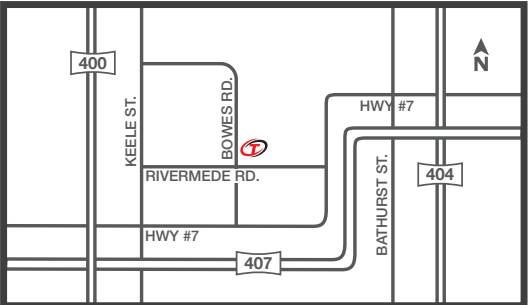

TORONTO REDI-MIX

Locations

ETOBICOKE

200 Horner Ave.

BRAMPTON

98 Wentworth Ct.

CONCORD

401 Bowes Rd.