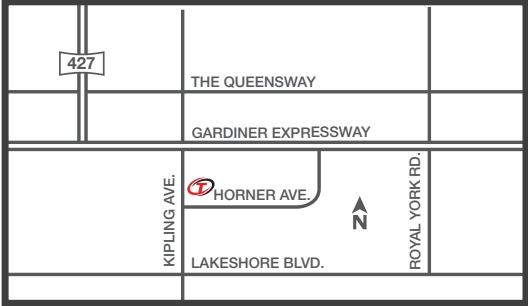

TORONTO REDI-MIX

Locations

ETOBICOKE

200 Horner Ave.

BRAMPTON

98 Wentworth Ct.

CONCORD

401 Bowes Rd.